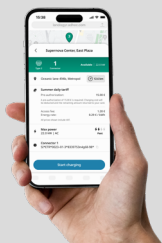

Manage any OCPP
EV charging station

Your app, your brand
Fully white label

Public, workplace, fleet & home
charging scenarios

Extensive API support

Introducing our Ad-hoc charging solution.

Easily monitor your charging session's duration, power usage, and energy consumption in real-time, giving you full control over your charging experience.

Real-Time Availability

Seamless Payments

User-Friendly Map

Easily locate nearby charging stations with customisable filters.

Customer Support

E-mail and telephone number information to contact support in times of trouble.