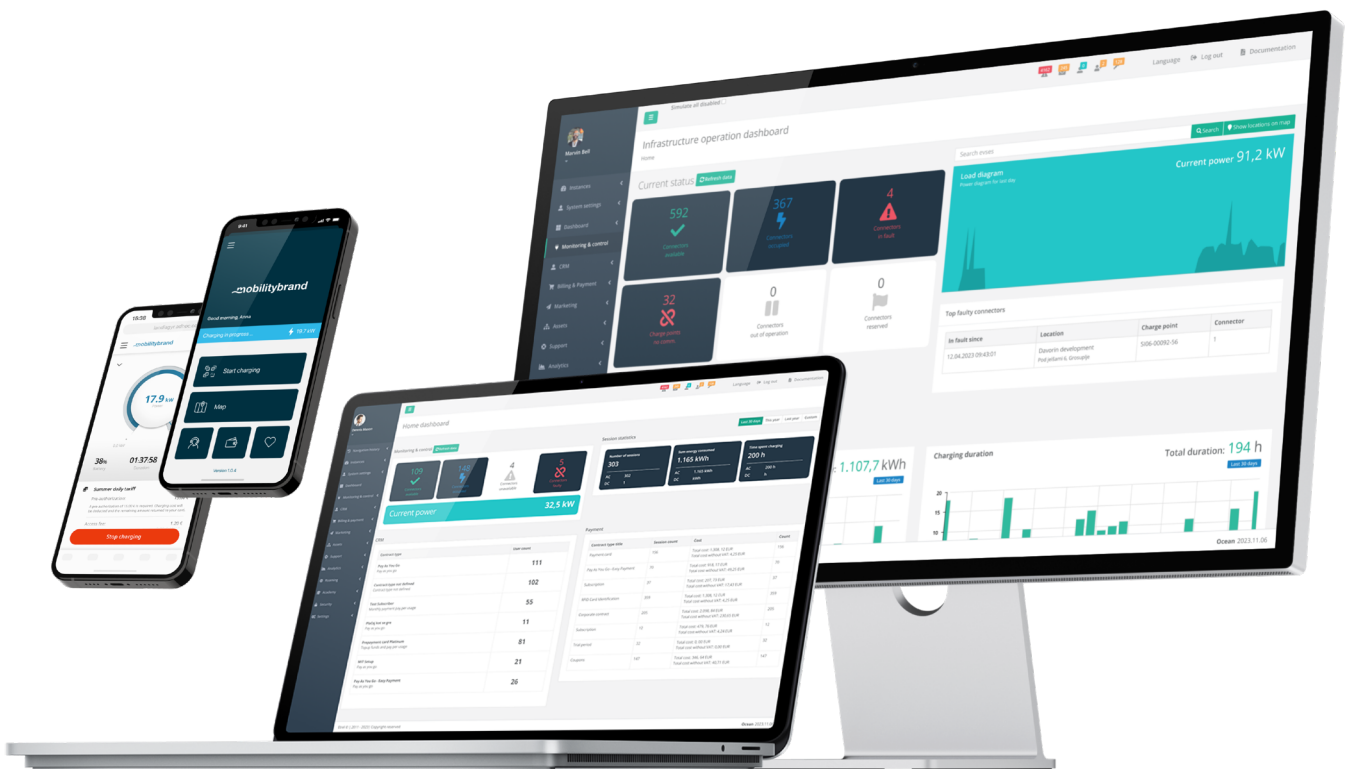

SaaS for large-scale EV charging providers

- 25 000 +** Managed and controlled charge points
- 410 000 +** Managed EV drivers
- 300 000 +** Roaming charge points
- 110 +** Plug&Play integrated charger models

Manage any OCPP
EV charging station

Your app, your brand
Fully white label

Public, workplace, fleet & home
charging scenarios

Extensive API support

Introducing our Ad-hoc charging solution.

Easily monitor your charging session's duration, power usage, and energy consumption in real-time, giving you full control over your charging experience.

Real-Time Availability

Seamless Payments

User-Friendly Map

Easily locate nearby charging stations with customisable filters.

Customer Support

E-mail and telephone number information to contact support in times of trouble.

Instant Access

Charging Data

0.0 kW 22.0 kW

Charging Data

Real-time information about session duration, power and consumed energy.

Secure and private