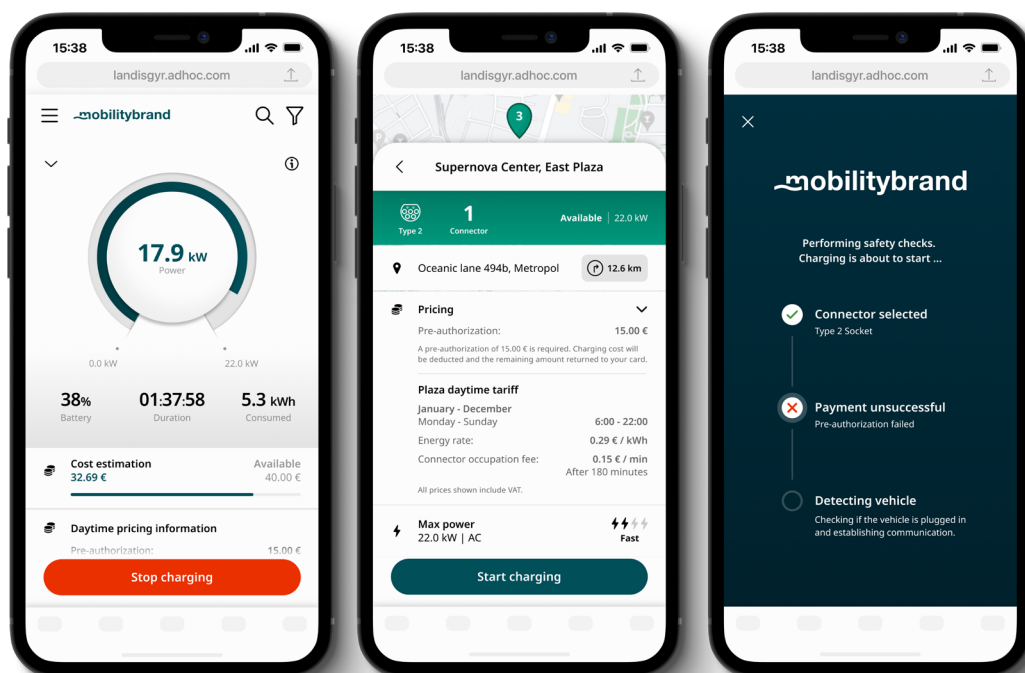

Manage any OCPP
EV charging station

Your app, your brand
Fully white label

Public, workplace, fleet & home
charging scenarios

Extensive API support

Introducing our Ad-hoc charging solution.

Easily monitor your charging session's duration, power usage, and energy consumption in real-time, giving you full control over your charging experience.

Real-Time Availability

Seamless Payments

User-Friendly Map

Easily locate nearby charging stations with customisable filters.

Customer Support

E-mail and telephone number information to contact support in times of trouble.